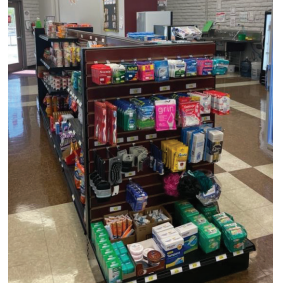

The popular residence hall has also

seen some changes. This semester the university has taken the initiative to provide a microwave and a mini fridge in all dorm rooms, for which the students have to

pay 50 dollars per item. Having a shared space with a kitchen has always been one of the advantages of this campus; however, due to some minor issues in the past, ASU at Lake Havasu decided to set up a reservation system to use the common room to maintain discipline and organization. Students around the campus also love to spend time in the renovated fitness center and the Daytona gym, which provide the perfect place to play different games like basketball and volleyball.