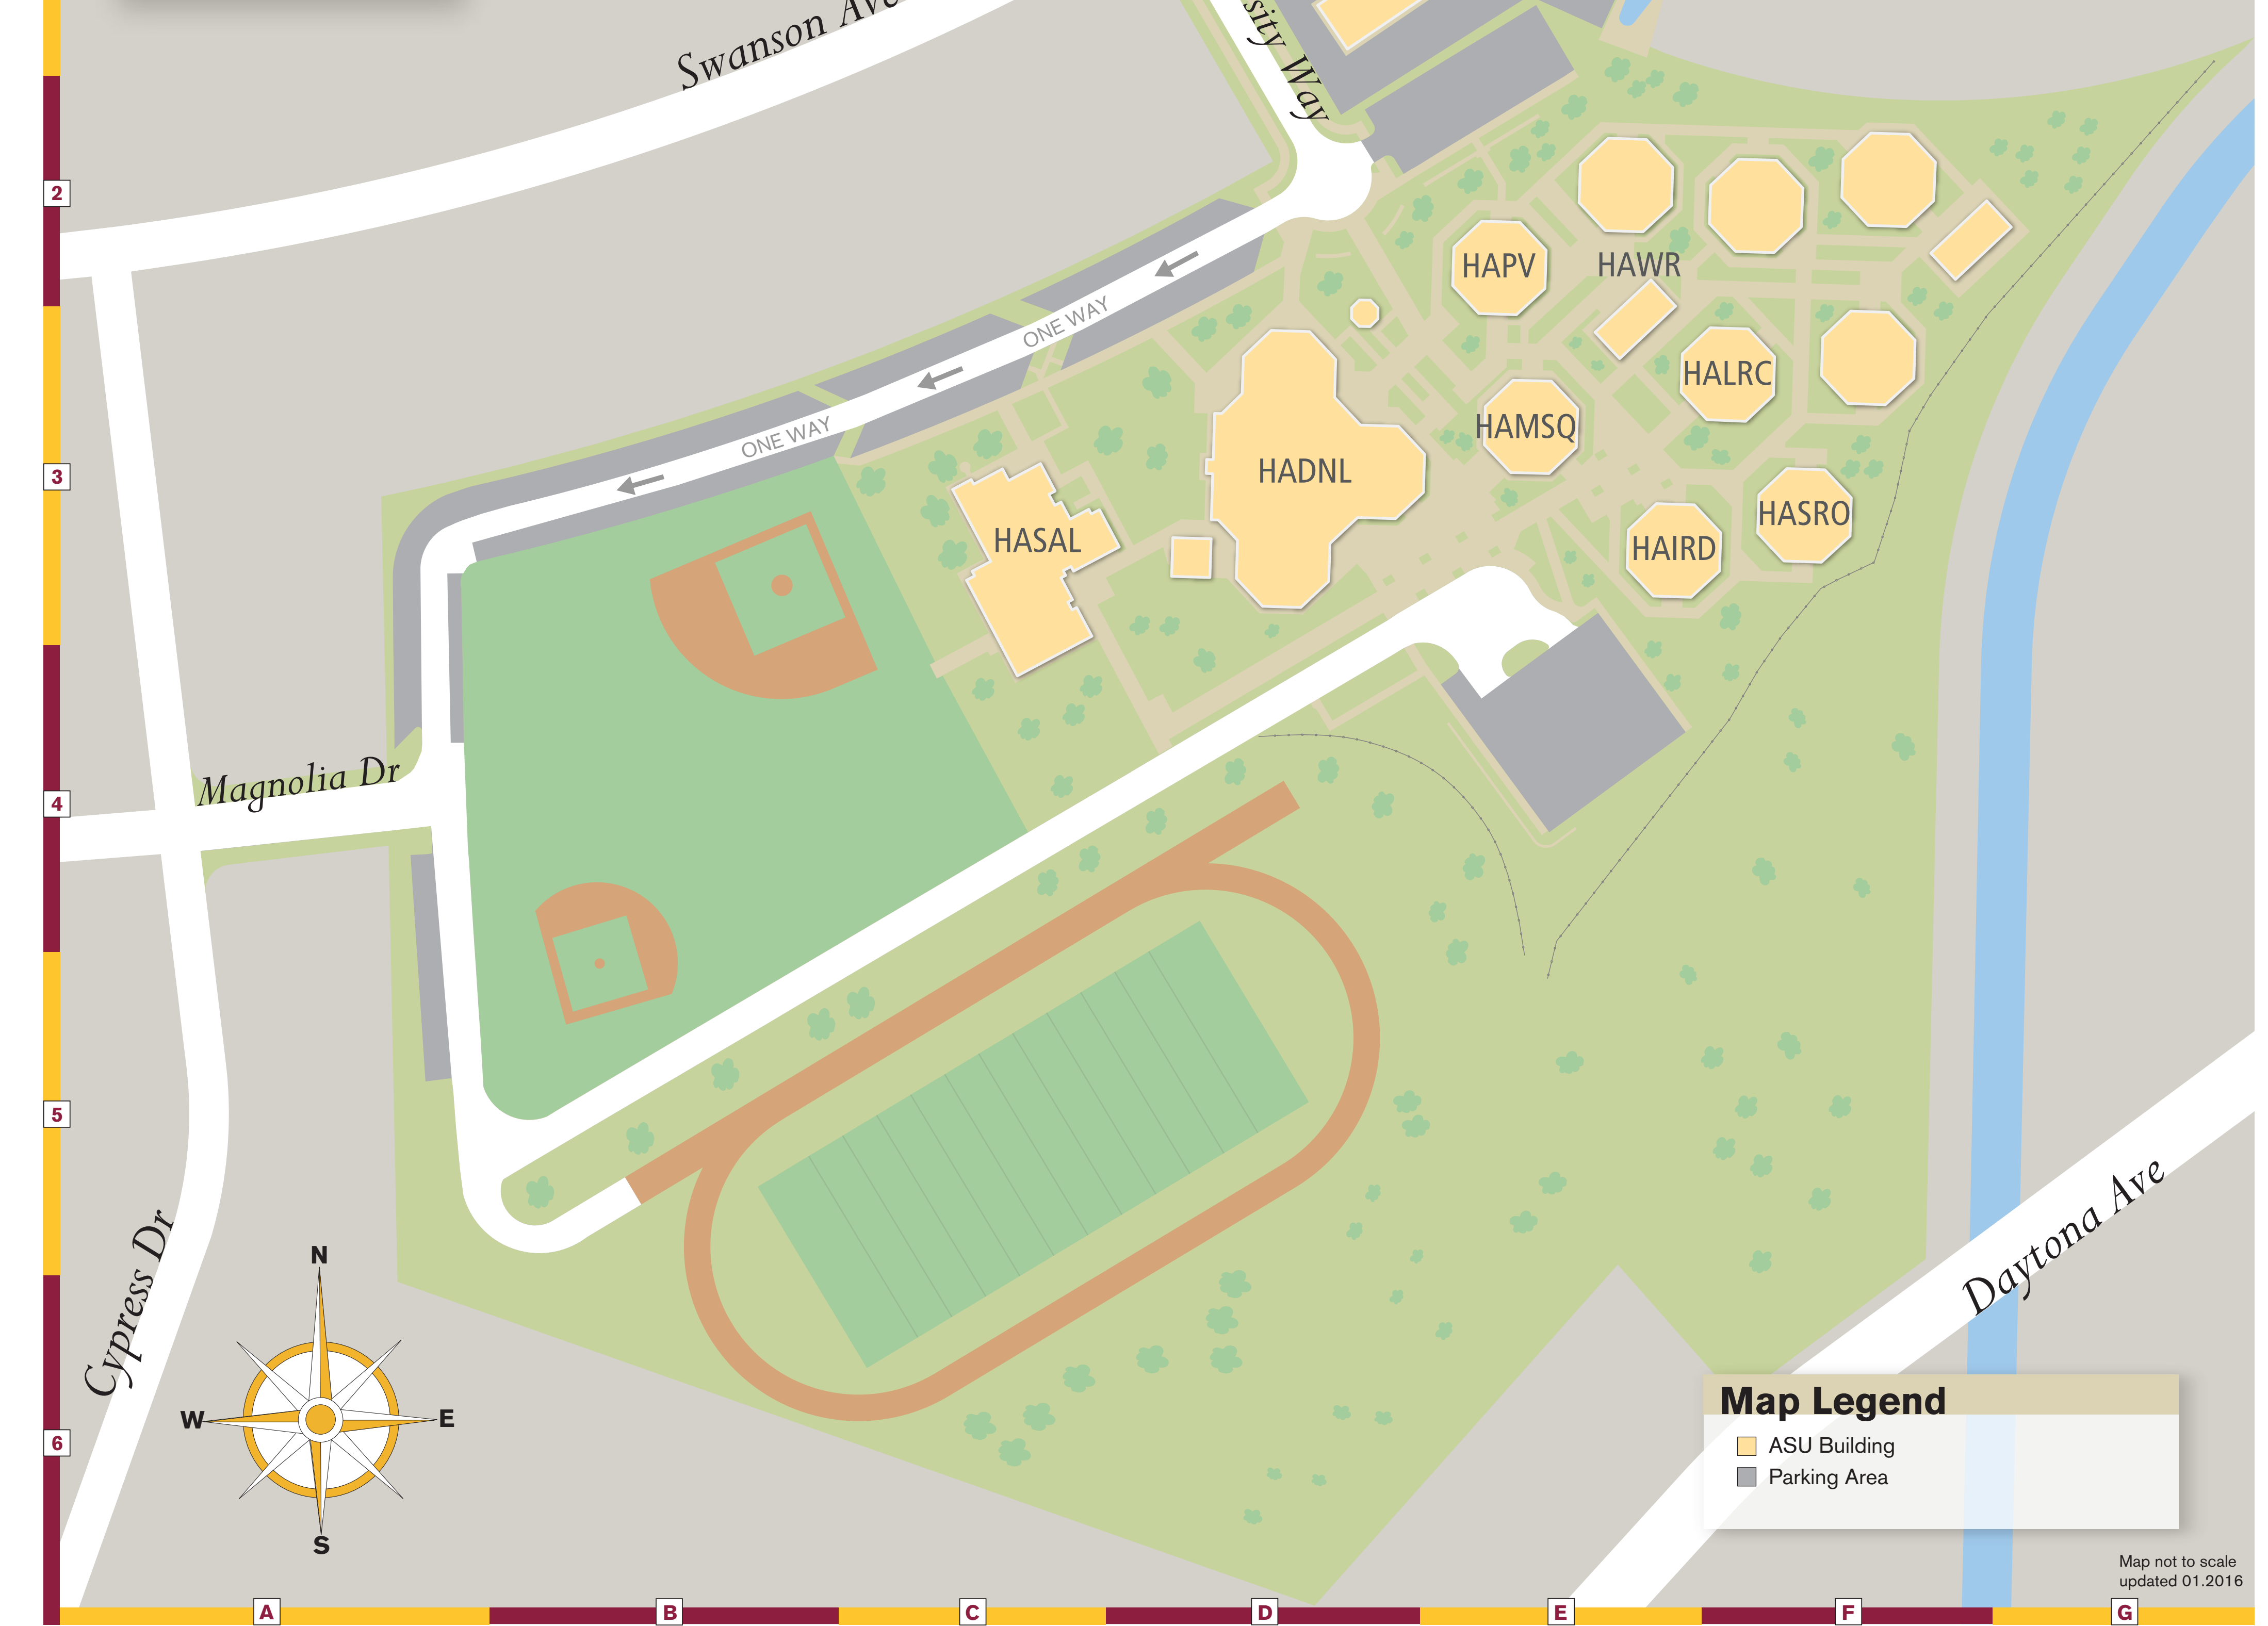

ASU Layered Map

You can view more parts of this map by clicking on the Layers button or under View > Navigation Panels > Layers.*

*The layer view option is only available with Adobe Reader 8.0
Download at adobe.com

Map Legend

- ASU Building
- Parking Area

Map not to scale
updated 01.2016

<p>Daytona Hall HADNL 3D</p> <ul style="list-style-type: none"> Gym Student Services Sun Devil Market <p>M - Th 7am-2:30pm, F 7am-12pm</p>	<p>Learning Resource Center HALRC 3F</p>	<p>Santiago Hall HASAL 3C</p> <ul style="list-style-type: none"> Administration Lecture Rooms (105-111)
<p>Ironwood Hall HAIRD 3E</p> <ul style="list-style-type: none"> Classrooms (101-104) 	<p>Mesquite Hall HAMSQ 3E</p> <ul style="list-style-type: none"> Student Center 	<p>West Restrooms HAWR 2E</p>
<p>Lake Havasu Hall HALHH 1E</p> <ul style="list-style-type: none"> Residential Life 	<p>Palo Verde HAPV 2E</p> <ul style="list-style-type: none"> Faculty Offices 	<p>Saguaro Hall HASRO 3F</p> <ul style="list-style-type: none"> Science Labs (101-102)