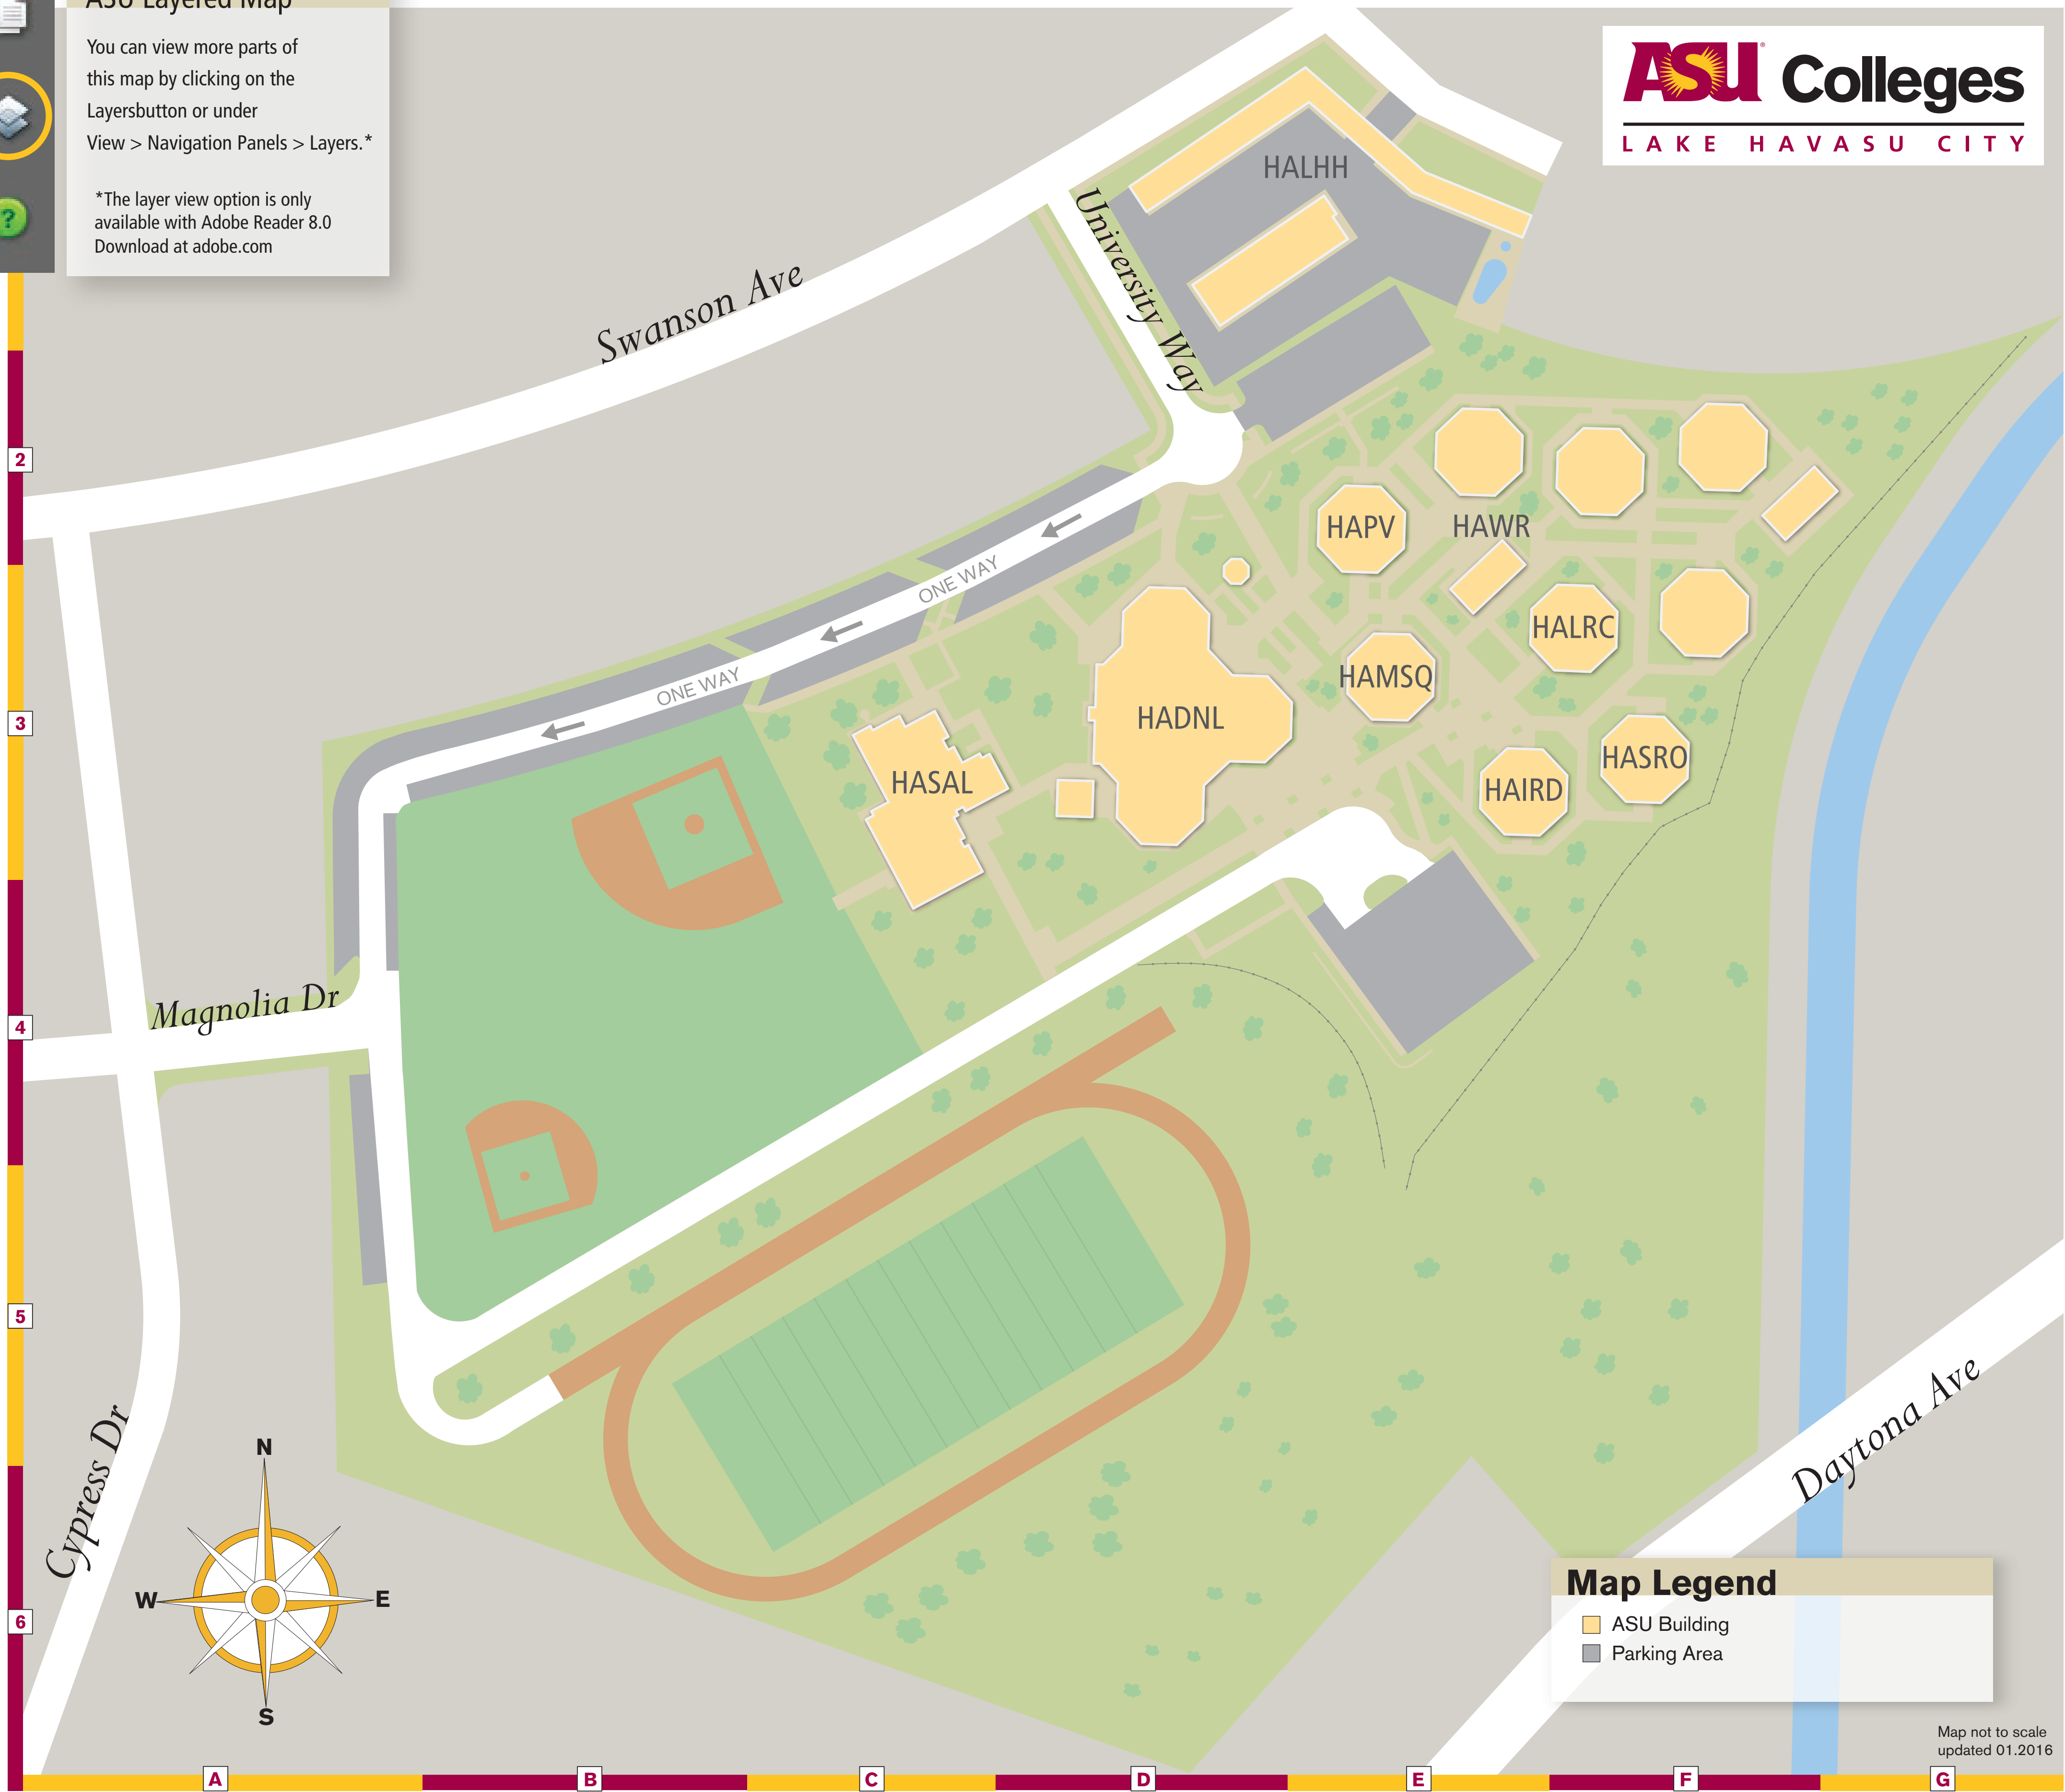

ASU Layered Map

You can view more parts of this map by clicking on the Layers button or under View > Navigation Panels > Layers.*

*The layer view option is only available with Adobe Reader 8.0
Download at adobe.com

Map Legend

- ASU Building
- Parking Area

Map not to scale
updated 01.2016

<p>Daytona Hall HADNL 3D</p> <ul style="list-style-type: none"> Gym Student Services Sun Devil Market <p>M - Th 7am-2:30pm, F 7am-12pm</p>	<p>Learning Resource Center HALRC 3F</p>	<p>Santiago Hall HASAL 3C</p> <ul style="list-style-type: none"> Administration Lecture Rooms (105-111)
<p>Ironwood Hall HAIRD 3E</p> <ul style="list-style-type: none"> Classrooms (101-104) 	<p>Mesquite Hall HAMSQ 3E</p> <ul style="list-style-type: none"> Student Center 	<p>West Restrooms HAWR 2E</p>
<p>Lake Havasu Hall HALHH 1E</p> <ul style="list-style-type: none"> Residential Life 	<p>Palo Verde HAPV 2E</p> <ul style="list-style-type: none"> Faculty Offices 	<p>Saguaro Hall HASRO 3F</p> <ul style="list-style-type: none"> Science Labs (101-102)